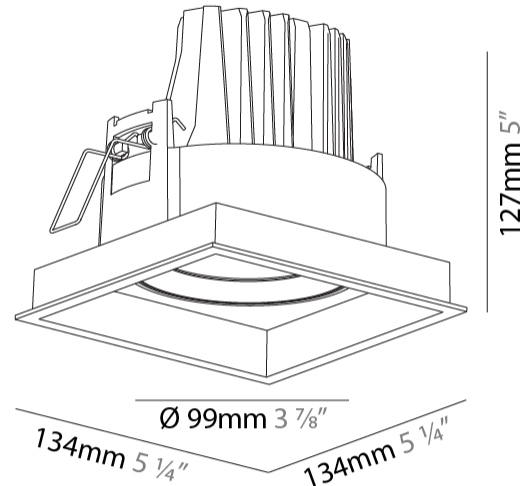

PHYSICAL

Shape: Square
 Length (mm): 134
 Length (in): 5 ¼
 Width (mm): 134
 Width (in): 5 ¼
 Height (mm): 127
 Height (in): 5
 Ceiling Thickness (mm): 10 / 12.5 / 15
 Ceiling Thickness (in): 3/8 or 1/2 or 9/16
 Min. Recessing Depth (mm): 160
 Min. Recessing Depth (in): 6 5/16
 Light Distribution: Adjustable / Downlight
 Weight (kg): 0.8
 Weight (lbs): 1.76
 Fixture Finish: SSR / BKV / CWI / CRY / HAB / UFT / ITA / RUA / FTG / MYG / LOD / PUS / FRO / FUP / KIA / POP / BLS / SPG / MEY / GOH / GUM / CHC / COM / ABZ / JAG / OBR / MOS / ROR
 Fixture Material: Aluminum Die Cast
 Cut-out Measurements: 125mm / 4 5/16" x 125mm / 4 5/16"

RATINGS AND CERTIFICATIONS

Certified By: Certified for North American Standards
 IP rating: IP20

125mm x 125mm 4 15/16" x 4 15/16"	160mm 6 5/16"	10 15 mm 3/16" 9/16"	30°	355°		

A

MECHANIQ SQUARE COMFORT SINGLE RECESSED