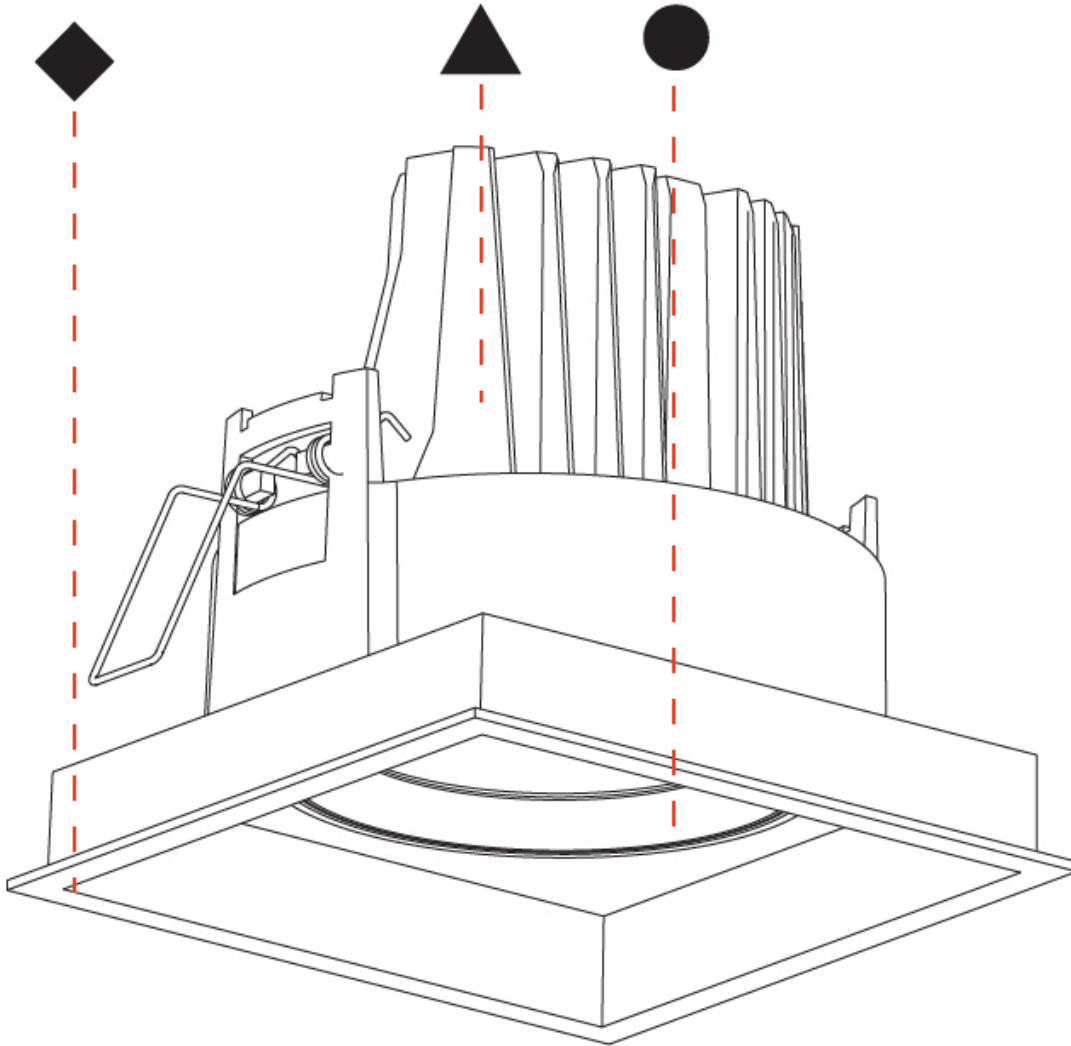

MECHANIQ SQUARE COMFORT SINGLE RECESSED

A35079-

PROJECT _____

TYPE _____

SPECIFIER _____

QUANTITY _____

DATE _____

A